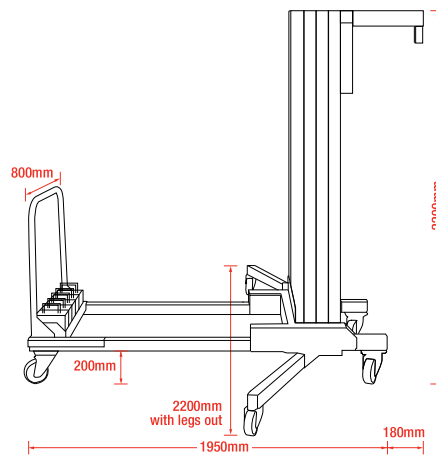

Glassmax 250 [250kg x 7.5m]

The lightweight manual Glassmax hoist can be combined with a vacuum lifter for quick and effective installation of vertical glazing.

The Glassmax hoist can handle loads of up to 250kg to a hook height of 7.5 metres. The Glassmax is simple to build and dismantle, with removable counterweights, making it easy to transport to site.

Technical Specifications

Capacity	250kg
Max. hook height	7.5m
Width	800mm
Length	2130mm
Weight (exc. counterweights)	230kg
Weight (inc. counterweights)	330kg

Key Features

- Capacity: 250kg
- Multi-functional lightweight manual hoist
- Easily assembles and disassembles for transport by van
- Counterweight system
- Ideal for vertical glazing when combined with a vacuum lifter
- Vacuum lifter sold/hired separately

Technical Data (mm)

Note: Weights must be secured before lifting